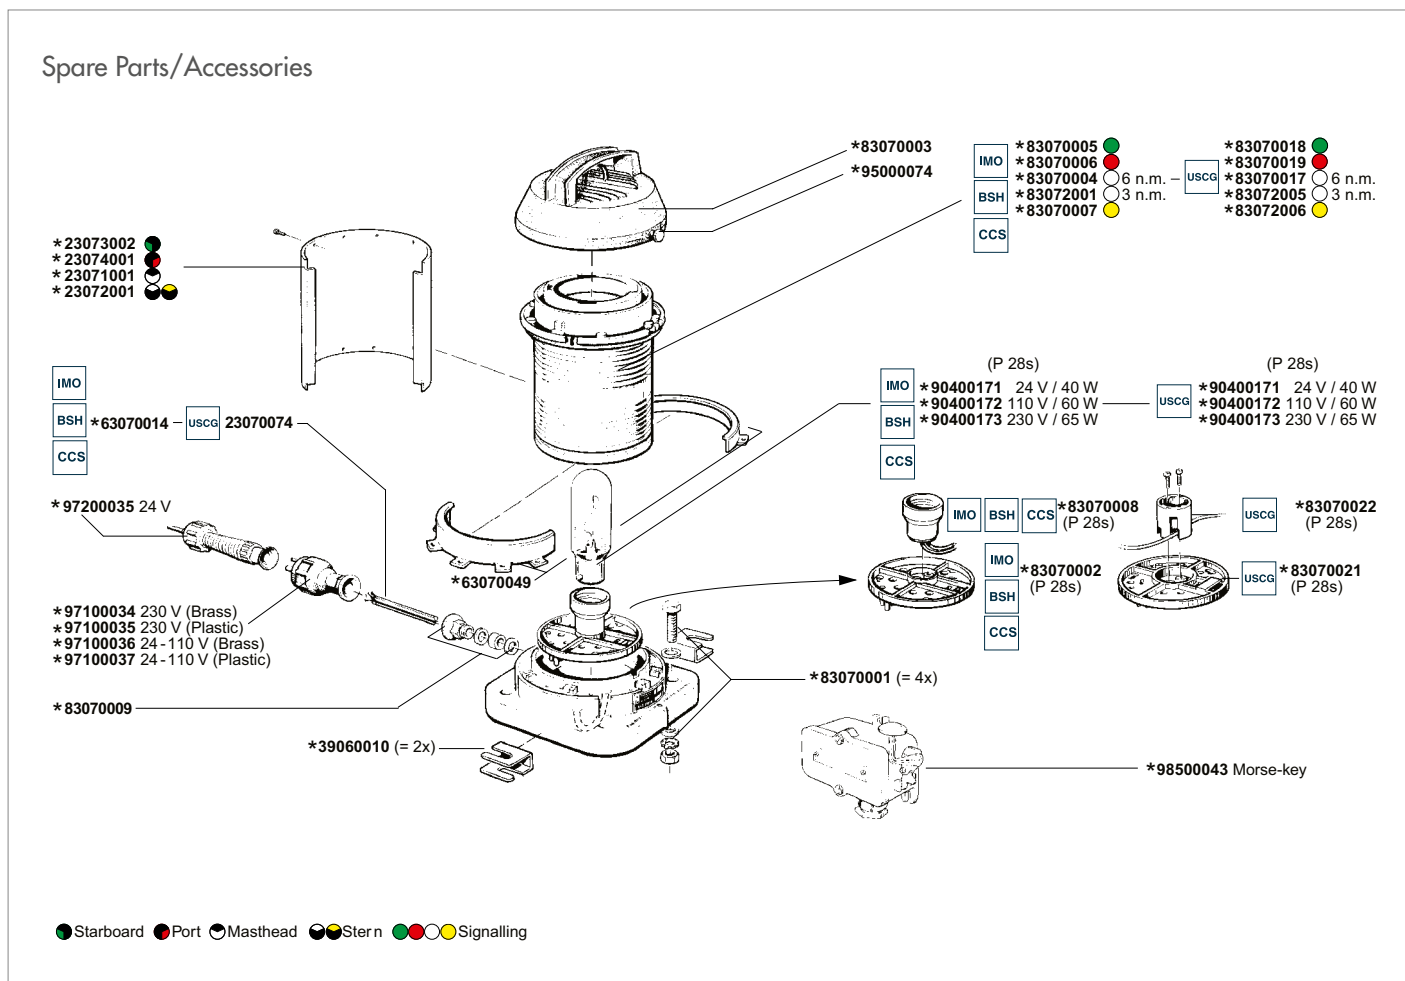

Hoistable version (allround lights)

Spare Parts/Accessories

Product	Part-No. IMO/BSH /CCS 24V/40W	Part-No. IMO/BSH/CCS 110V/60W	Part-No. IMO/BSH/CCS 230V/65W	Part-No. USCG 24/110/230V*	Visible angle	Weight kg	Base code
70 STARBOARD GREEN	3073103000	3073104000	3073105000	3073109000	112.5°	2.9	P28s
70 PORT RED	3074203000	3074204000	3074205000	3074209000	112.5°	2.9	P28s
70 MASTHEAD WHITE	3071003000	3071004000	3071005000	3071009000	225°	2.9	P28s
70 STERN WHITE	3072703000	3072704000	3072705000	3072709000	135°	2.9	P28s
70 STERN YELLOW	3072403000	3072404000	3072405000	3072499000	135°	2.9	P28s
70 SIGNALLING WHITE/MORSE LIGHT	3070703000	3070704000	3070705000	3070009000	360°	2.7	P28s
70 SIGNALLING RED	3070203000	3070204000	3070205000	3070209000	360°	2.7	P28s
70 SIGNALLING GREEN	3070103000	3070104000	3070105000	3070109000	360°	2.7	P28s
70 SIGNALLING YELLOW	3070403000	3070404000	3070405000	3070499000	360°	2.7	P28s
70 MANOEUVRE WHITE	3070073000	3070074000	3070075000		360°	2.7	P28s
70 SUEZ STERN RED**	3072203000	3072204000	3072205000		135°	2.9	P28s