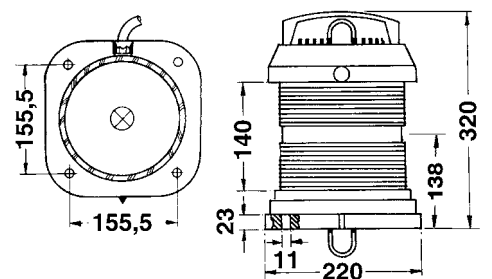

Hoistable version (allround lights)

Spare Parts/Accessories

Product	Part-No. IMO/BSH /CCS 24V/40W	Part-No. IMO/BSH/CCS 110V/60W	Part-No. IMO/BSH/CCS 230V/65W	Part-No. USCG 24/110/230V*	Visible angle	Weight kg	Base code
70 STARBOARD GREEN	3073103000	3073104000	3073105000	3073109000	112.5°	2.9	P28s
70 PORT RED	3074203000	3074204000	3074205000	3074209000	112.5°	2.9	P28s
70 MASTHEAD WHITE	3071003000	3071004000	3071005000	3071009000	225°	2.9	P28s
70 STERN WHITE	3072703000	3072704000	3072705000	3072709000	135°	2.9	P28s
70 STERN YELLOW	3072403000	3072404000	3072405000	3072499000	135°	2.9	P28s
70 SIGNALLING WHITE/MORSE LIGHT	3070703000	3070704000	3070705000	3070009000	360°	2.7	P28s
70 SIGNALLING RED	3070203000	3070204000	3070205000	3070209000	360°	2.7	P28s
70 SIGNALLING GREEN	3070103000	3070104000	3070105000	3070109000	360°	2.7	P28s
70 SIGNALLING YELLOW	3070403000	3070404000	3070405000	3070499000	360°	2.7	P28s
70 MANOEUVRE WHITE	3070073000	3070074000	3070075000		360°	2.7	P28s
70 SUEZ STERN RED**	3072203000	3072204000	3072205000		135°	2.9	P28s