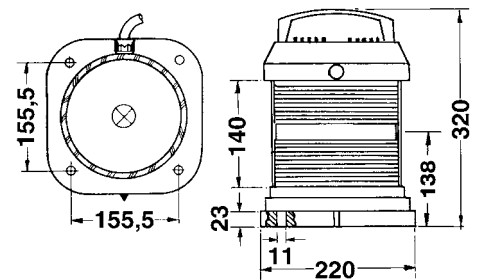

Hoistable version (allround lights)

Spare Parts/Accessories

Product	Part-No. IMO/BSH /CCS 24V/40W	Part-No. IMO/BSH/CCS 110V/60W	Part-No. IMO/BSH/CCS 230V/65W	Part-No. USCG 24/110/230V*	Visible angle	Weight kg	Base code
70 STARBOARD GREEN	3073103000	3073104000	3073105000	3073109000	112.5°	2.9	P28s
70 PORT RED	3074203000	3074204000	3074205000	3074209000	112.5°	2.9	P28s
70 MASTHEAD WHITE	3071003000	3071004000	3071005000	3071009000	225°	2.9	P28s
70 STERN WHITE	3072703000	3072704000	3072705000	3072709000	135°	2.9	P28s
70 STERN YELLOW	3072403000	3072404000	3072405000	3072499000	135°	2.9	P28s
70 SIGNALLING WHITE/MORSE LIGHT	3070703000	3070704000	3070705000	3070009000	360°	2.7	P28s
70 SIGNALLING RED	3070203000	3070204000	3070205000	3070209000	360°	2.7	P28s
70 SIGNALLING GREEN	3070103000	3070104000	3070105000	3070109000	360°	2.7	P28s
70 SIGNALLING YELLOW	3070403000	3070404000	3070405000	3070499000	360°	2.7	P28s
70 MANOEUVRE WHITE	3070073000	3070074000	3070075000		360°	2.7	P28s
70 SUEZ STERN RED**	3072203000	3072204000	3072205000		135°	2.9	P28s